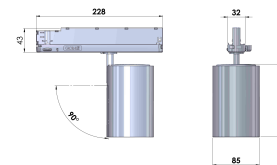

GA-016 Dingo, version 15X N0 14 40 12 6

There are more versions of **GA-016 Dingo** available at lival.com
All-new, seamless cylinder design, GA-016 Dingo with deep-cut aluminium reflector is the optimal solution for accent lighting.

Lightsource	LED
Article Number	15X N0 14 40 12 6
Family Name	GA-016 Dingo
Luminaire Type	Tracklight
Adapter Type	GA-016
Mounting Type	Track mounted
Light Source Product Name	Citizen CLU038-1206/830
Control Gear	on/off, DALI, BLL, Casambi, PIR
Light Distribution	Flood
Wattage	35 W
Luminous Flux	2918 lm
Efficacy (lm/W)	83 lm/W
COB Flux	4150 lm
Color Temperature	3000K
Color Rendering Index	Ra 80
Color Of Housing	White
IP Rating	20
Lifetime	50 000h (L80 B10)
Light Source Options	CRI 80+ 2700K, 3000K, 4000K, 5000K CRI 90+ 2700K Below BBL, 3000K Below BBL, 3500K Below BBL, 4000K Brilliant vivid 3000K, 4000K, 5000K Meat 2000K, Bakery 2400K
Color Consistency	MacAdams 2 SDCM
Material	Powder painted die-cast aluminium
UGR	5