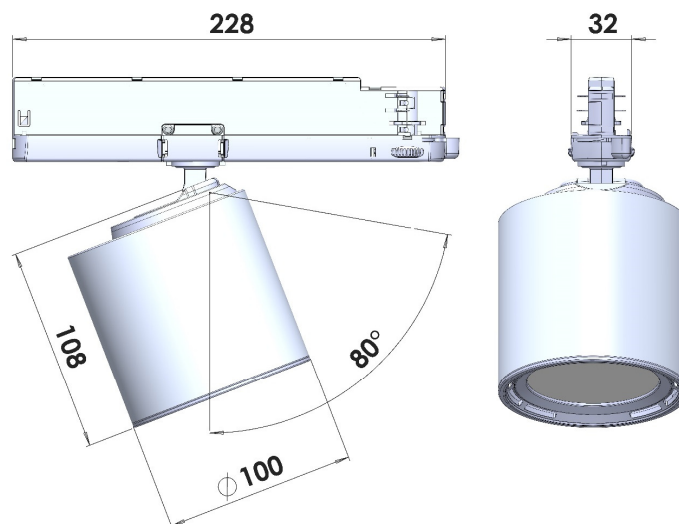

GA-016 CAFETERIA

- Lival innovation – ECG fitted inside the adapter
- Good light in small form factor – no separate housing part

GA-016 CAFETERIA

Input Power	CRI & CCT Options	Colour Consistency	Installation Type	Material	Warranty	Beam Angles	Luminaire Color
220 – 240V	CRI 80+ 3000K, 4000K, 5000K CRI 90+ 2700K B.BBL, 3000K B.BBL, 3500K B.BBL, 4000K	3-Step MacAdam	NoA & Most 3-phase Tracks	Powder Painted Die-Cast Aluminum	50 000h Or 5 Years	1206 COB: S 15° NFL 20° FL 30° WFL 50°	White (RAL 9016) Silver (Ca. RAL 9006) Black (RAL 9005)

LED Module: Citizen CLU038-1206 5-Gen – COB luminous flux:

Output Current /
Module Wattage /
System Wattage:

700mA / 25W / 27W

750mA / 27W / 29W

800mA / 29W / 31W

850mA / 31W / 33W

	CRI 80+ 3 000K	CRI 80+ 4 000K	CRI 80+ 5 000K	CRI 90+ 2 700K Below BBL	CRI 90+ 3 000K Below BBL	CRI 90+ 3 500K Below BBL	CRI 90+ 4 000K
700mA / 25W / 27W	3 575Lm	3 675Lm	3 725Lm	2 725Lm	2 825Lm	2 875Lm	3 050Lm
750mA / 27W / 29W	3 725Lm	3 850Lm	3 900Lm	2 825Lm	2 950Lm	3 000Lm	3 200Lm
800mA / 29W / 31W	3 975Lm	4 075Lm	4 150Lm	3 000Lm	3 125Lm	3 200Lm	3 425Lm
850mA / 31W / 33W	4 200Lm	4 300Lm	4 375Lm	3 150Lm	3 300Lm	3 350Lm	3 575Lm