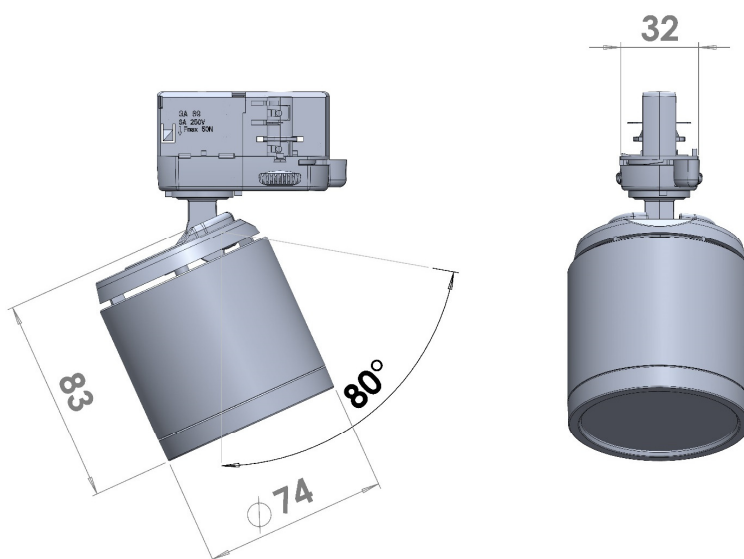

AC CASA

Input Power	CRI & CCT Options	Cooling	Installation Type	Material	Warranty	Beam Angles	Luminaire Color
220 – 240V	CRI 80+ 2700K, 3000K, 4000K CRI 90+ 3500K B.BBL	Passive Cooling	NoA & Most 1 & 3-phase Tracks	Powder Painted Die-Cast Aluminum	50 000h Or 5 Years	S FL 15° 24°	White (RAL 9016) Silver (Ca. RAL 9006) Black (RAL 9005)

LED Module: Citizen CLC240 – 1 200Lm			
CRI 80+ 2 700K	CRI 80+ 3 000K	CRI 80+ 4 000K	CRI 90+ 3 500K Below BBL
1200Lm 13W	1200Lm 12W	1200Lm 12W	1200Lm 13W

IP20

LED Design | Made In Finland

LIVAL